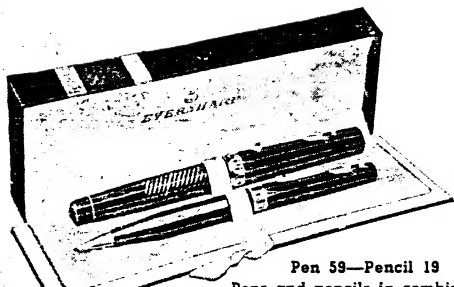

Pen 59—Pencil 19
Pens and pencils in combination